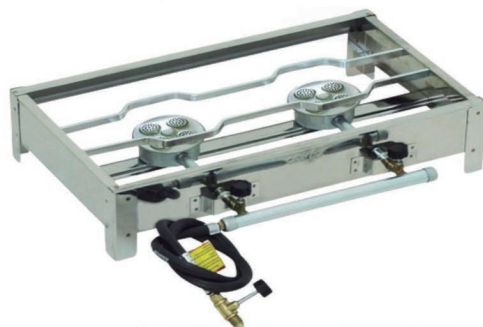

29917-0
DESINFETANTE
2L FLORAL
SANTA CLARA C8

29916-2
DESINFETANTE
2L LAVANDA
SANTA CLARA C8

29915-4
LIMPADOR
MULTIUSO
500ML
ORIGINAL
GLOBO C24

estilofar
Fogareiros e Acessórios